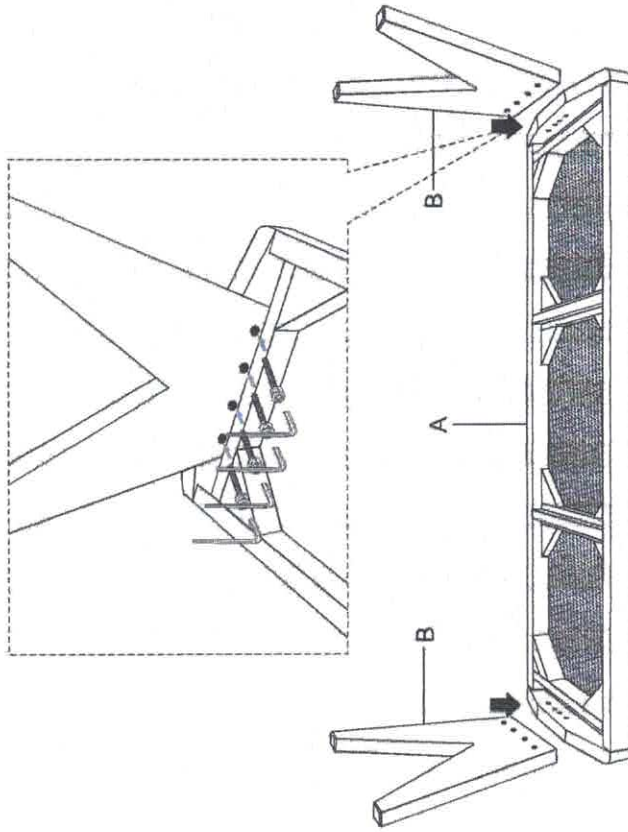

Jeffan
17,000 Islands of Inspiration

Assembly Instruction

Code: BN-753560-BK

Name: Bench Rattan 140 KD SEATER

1

(1) A

(2) B

8 PCS	8 PCS	1 PCS
